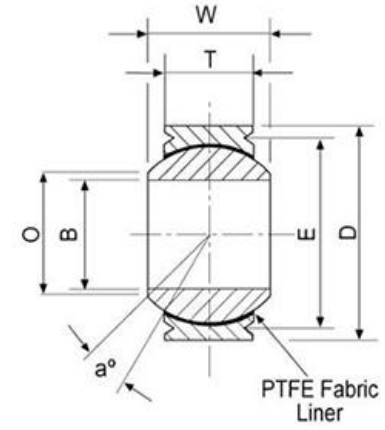

• WSSB

• WSSB-V

Product NO.	Product NO.	B	D	W	T	E	O REF	Ball Diameter	a°
(WSSB)	(WSSB-V)	Ball Bore	Outside Diameter	Ball Width	Race Width	"V"Groove Diameter	Ball Flat Diameter	REF	Misalign Angle
WSSB3	WSSB-3V	0.19	0.625	0.437	0.327	0.565	0.301	0.531	15
WSSB4	WSSB-4V	0.25	0.625	0.437	0.327	0.565	0.301	0.531	15
WSSB5	WSSB-5V	0.3125	0.6875	0.437	0.317	0.627	0.401	0.593	14
WSSB6	WSSB-6V	0.375	0.8125	0.5	0.406	0.714	0.471	0.687	8
WSSB7	WSSB-7V	0.4375	0.9375	0.562	0.442	0.839	0.542	0.781	10
WSSB8	WSSB-8V	0.5	1	0.625	0.505	0.902	0.612	0.875	9
WSSB10	WSSB-10V	0.625	1.1875	0.75	0.567	1.089	0.752	1.062	12
WSSB12	WSSB-12V	0.75	1.375	0.875	0.63	1.253	0.892	1.25	13
WSSB14	WSSB-14V	0.875	1.625	0.875	0.755	1.503	1.061	1.375	6
WSSB16	WSSB-16V	1	2.125	1.375	1.005	2.003	1.275	1.875	12